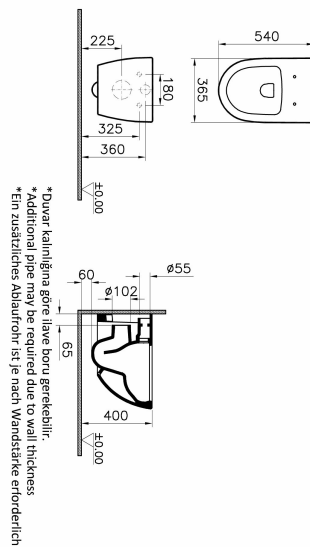

Name	Sento Rim-Ex Wall Hung WC
Collection	Sento
Certificate	EPD
Color	Matte Soft White
Designer	VitrA Design Team

Product Code: 7748B001-0101

Description

With Bidet Function, Matte White

VitrA reserves the right to make changes in products and technical details without prior notice.

All drawings contain the necessary measurements which are subject to standard tolerances. For exact measurements, in particular for customized installation scenarios, it can only be taken from the finished ceramic product.