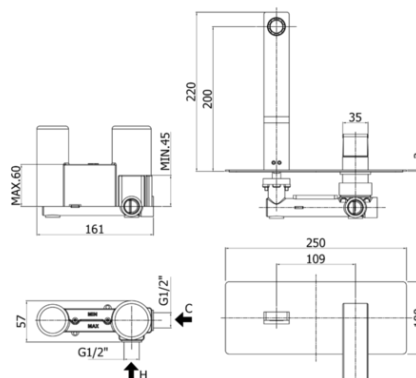

# elle-effe

- Concealed single lever basin mixer complete with:
- stainless steel wall plate 250x100mm
- 1/2" G connections

- Concealed single lever basin mixer complete with:
- stainless steel wall plate 250x100mm
- 1/2" G connections

### EL 104.. / EF 104..

- with spout and aerator M24x1 - l. 150mm
- with spout and aerator M24x1 - l. 150mm

### EL 105.. / EF 105..

- with spout and aerator M24x1 - l. 200mm
- with spout and aerator M24x1 - l. 200mm

### EL 106.. / EF 106..

- with spout and aerator M24x1 - l. 240mm
- with spout and aerator M24x1 - l. 240mm