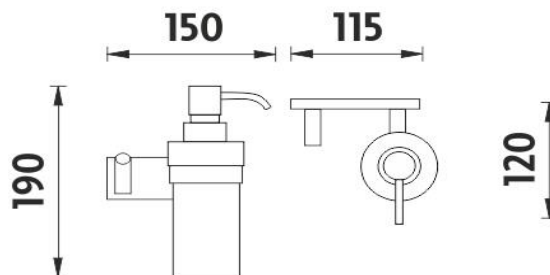

KE 2205431W-26

Keira

Háček s dávkovačem

Háček s dávkovačem. Dávkovač z matovaného skla. Objem 250 ml. Pumpa plast, úchyt z mosazi.

Hook with soap dispenser

Hook with soap dispenser made of frosted glass. Volume of dispenser 250 ml. Plastic pump with chrome surface finish. Holder made of brass with chrome surface finish. The glue MAMUT is not included in the package. It can be bought in addition under the code 35003TU. One tube of the glue is

Náhradní díly / Spare parts

1028Y-26
Dávkovací pumpička
Pump

1029W
Nádobka dávkovače
Soap dispenser container

→ 150 ↑ 190 ↗ 120

montáž / installation :

montážní konzole / installation bracket :

materiál - úprava (barva) / material - surface finish (colour) :
pochromovaná mosaz-chrom
chrome plated brass-chrome