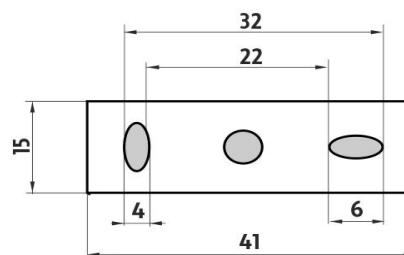

KE 2205431W-26

Keira

Háček s dávkovačem

Háček s dávkovačem. Dávkovač z matovaného skla. Objem 250 ml. Pumpa plast, úchyt z mosazi.

Hook with soap dispenser

Hook with soap dispenser made of frosted glass. Volume of dispenser 250 ml. Plastic pump with chrome surface finish. Holder made of brass with chrome surface finish. The glue MAMUT is not included in the package. It can be bought in addition under the code 35003TU. One tube of the glue is

Náhradní díly / Spare parts

1028Y-26
Dávkovací pumpička
Pump

1029W
Nádobka dávkovače
Soap dispenser container

→ 150 ↑ 190 ↗ 120

montáž / installation :

montážní konzole / installation bracket :

materiál - úprava (barva) / material - surface finish (colour) :
pochromovaná mosaz-chrom
chrome plated brass-chrome