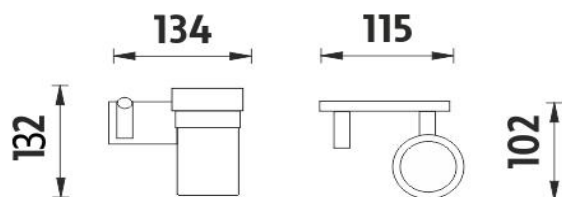

KE 2205458W-26

Keira

Háček se sklenkou

Háček se sklenkou. Sklenka matované sklo. Úchyt z mosazi s povrchovou úpravou chrom.

Hook with glass cup

Hook with glass cup. Frosted glass. Holder made of brass with chrome surface finish. The glue MAMUT is not included in the package. It can be bought in addition under the code 35003TU. One tube of the glue is enough for 8-10 holders.

Náhradní díly / Spare parts

1058W
Sklenka
Glass cup

→ 134 ↑ 112 ↗ 102

montáž / installation :

montážní konzole / installation bracket :

materiál - úprava (barva) / material - surface finish (colour) :
pochromovaná mosaz-chrom
chrome plated brass-chrome