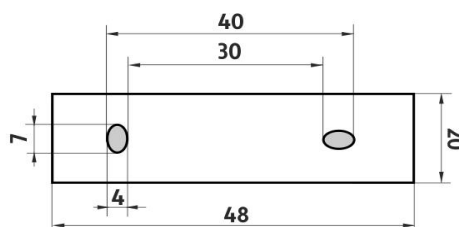

montáž / installation :

montážní konzole / installation bracket :