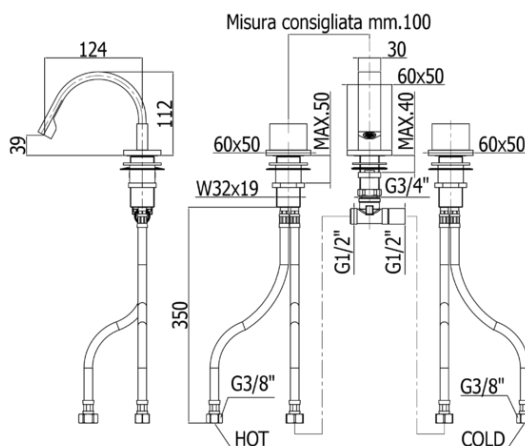

# level

- Three-hole bidet mixer complete with:
- 3 metal bases 60x50mm
- fixed spout with hidden aerator M16.5x1
- set of 4 stainless steel hoses 3/8"G

**LEP 119 . .**  
CR - Chrome | Chrome

- Three-hole bidet mixer complete with:
- 3 metal bases 60x50mm
- fixed spout with hidden aerator M16.5x1
- set of 4 stainless steel hoses 3/8"G

## ARTICOLO ARTICLE

LEP 119 . .

- without pop up waste
- without pop up waste

## RAPPORTO PROVA PORTATA FLOW RATE REPORT

	Uscita outlet	Pressione / Pressure ( bar )									
		0,5	1	1.5	2	2.5	3	3.5	4	4.5	5
Portata / Flow rate ( l / min )		2.86	4.04	4.96	5.74	6.38	6.86	7.36	7.81	8.18	8.53