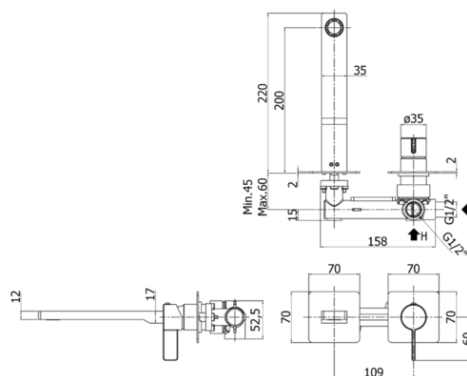

rock

- Concealed single lever basin mixer complete with:
- stainless steel wall plates 70x70mm
- 1/2" G connections

- Concealed single lever basin mixer complete with:
- stainless steel wall plates 70x70mm
- 1/2" G connections

ARTICOLO ARTICLE

RO 104..70

- with spout and aerator M24x1 - l. 150mm
- with spout and aerator M24x1 - l. 150mm

RO 105..70

- with spout and aerator M24x1 - l. 200mm
- with spout and aerator M24x1 - l. 200mm

RO 106..70

- with spout and aerator M24x1 - l. 240mm
- with spout and aerator M24x1 - l. 240mm

DOCUMENTI TECNICI TECHNICAL DOCUMENTS

ESPLOSO
RICAMBI
RO 104..70

ESPLOSO
RICAMBI
RO 105..70

ESPLOSO
RICAMBI
RO 106..70