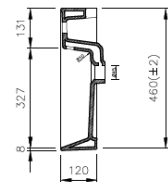

SATINF10046

Countertop/Wall Mounted
With hole for mixer and overflow

Product description

Weight: 27,16 Kg

Color: white

Surface finish: glossy

Brand: SAT

EAN: 8592127159201