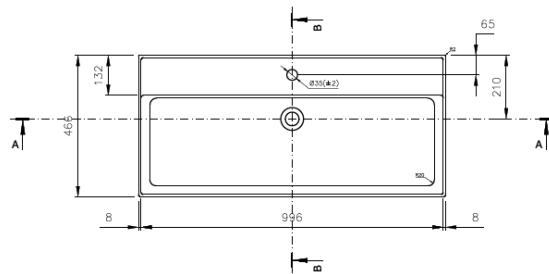

SATINF10046

Countertop/Wall Mounted
With hole for mixer and overflow

Product description

Weight: 27,16 Kg

Color: white

Surface finish: glossy

Brand: SAT

EAN: 8592127159201