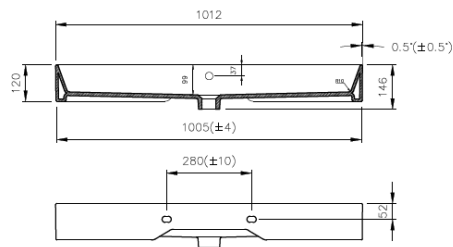

SATINF10046

Countertop/Wall Mounted
With hole for mixer and overflow

Product description

Weight: 27,16 Kg

Color: white

Surface finish: glossy

Brand: SAT

EAN: 8592127159201