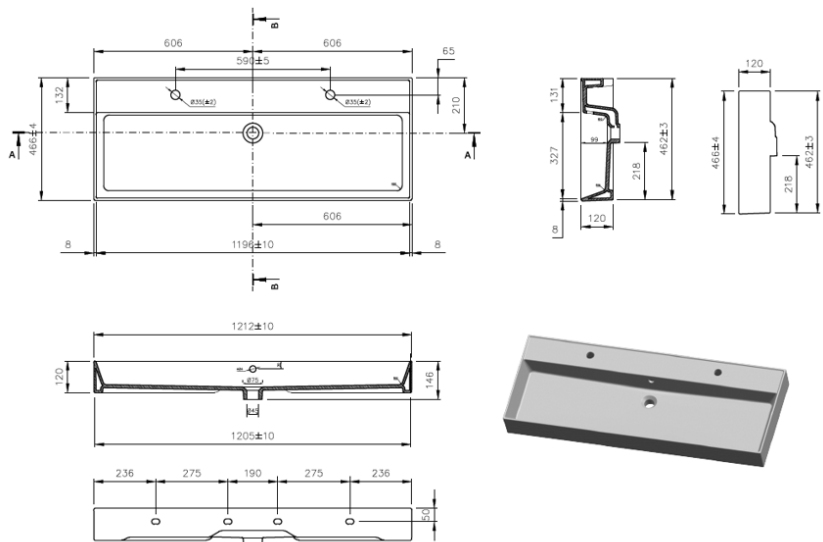

SATINF12046

Countertop/Wall Mounted
With 2 holes for mixer
and overflow

Product description

Weight: 32,9 Kg

Color: white

Surface finish: glossy

Brand: SAT

EAN: 8592127159225