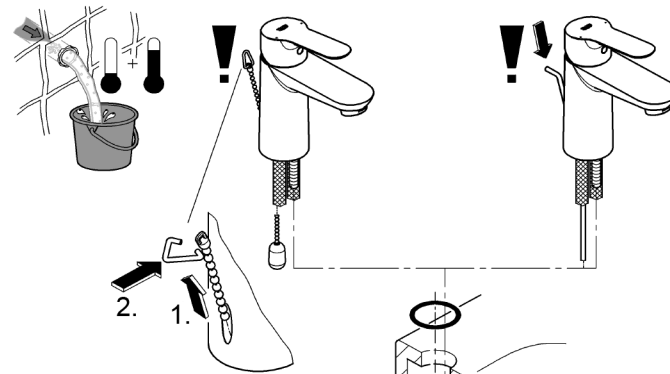

23 328

23 330

23 331