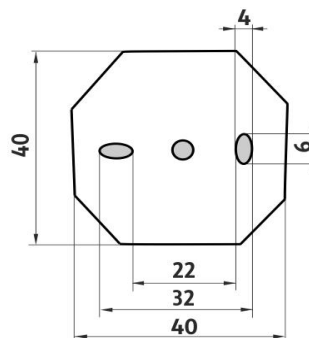

Úchyt dávkovače, pohárku, mýdlenky

Samostatný úchyt UNIX pro sklenku, mýdlenku nebo dávkovač.

Holder for soap dispenser, cup and soap dish
Individual holder for glass cup, soap dish or soap dispenser series UNIX. The glue MAMUT is not included in the package. It can be bought in addition under the code 35003TU. One tube of the glue is enough for 8-10 holders.

Náhradní díly / Spare parts

montáž / installation :

montážní konzole / installation bracket :