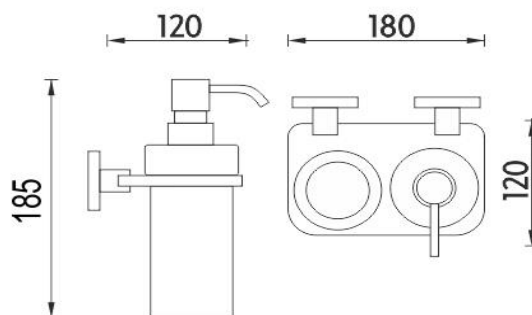

UN X3-5831W-26

Unix ixi

Držák sklenky a dávkovače

Držák matované sklenky a dávkovače. Police plexiglass. Pumpička plast s povrch.úpravou chrom.

Glass cup and soap dispenser holder

Glass cup and soap dispenser holder. Frosted glass container. Shelf made of plexiglass. Plastic pump with chrome surface finish. The glue MAMUT is not included in the package. It can be bought in addition under the code 35003TU. One tube of the glue is enough for 8-10 holders.

Náhradní díly / Spare parts

1028Y-26
Dávkovací pumpička
Pump

1029W
Nádobka dávkovače
Soap dispenser container

1058W
Sklenka
Glass cup

UN 13091BS-26
Úchyty police samotné
Individual shelf holders

montáž / installation :

montážní konzole / installation bracket :

materiál - úprava (barva) / material - surface finish (colour) :
pochromovaná mosaz-chrom
chrome plated brass-chrome

→ 170
↑ 130
↗ 210

EAN : 8595187108059

NIMCO®

ROMVEL spol. s r. o.
Dr. Milady Horákové 561/86a
Liberec 7, 460 07
Česká Republika / Czech Republic