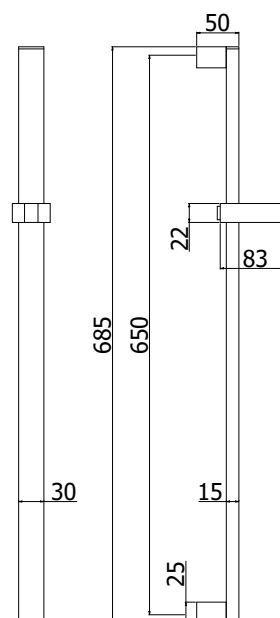

## TECHNICAL DRAWING

## DESCRIPTION

LEVEL sliding complete with:

- rectangular metal rod L.600 mm
- ABS fixed wall bracket
- ABS slider bracket for hand-shower

- Rectangular ABS soap dish

### ZSAL 088

with distance between centres 650mm